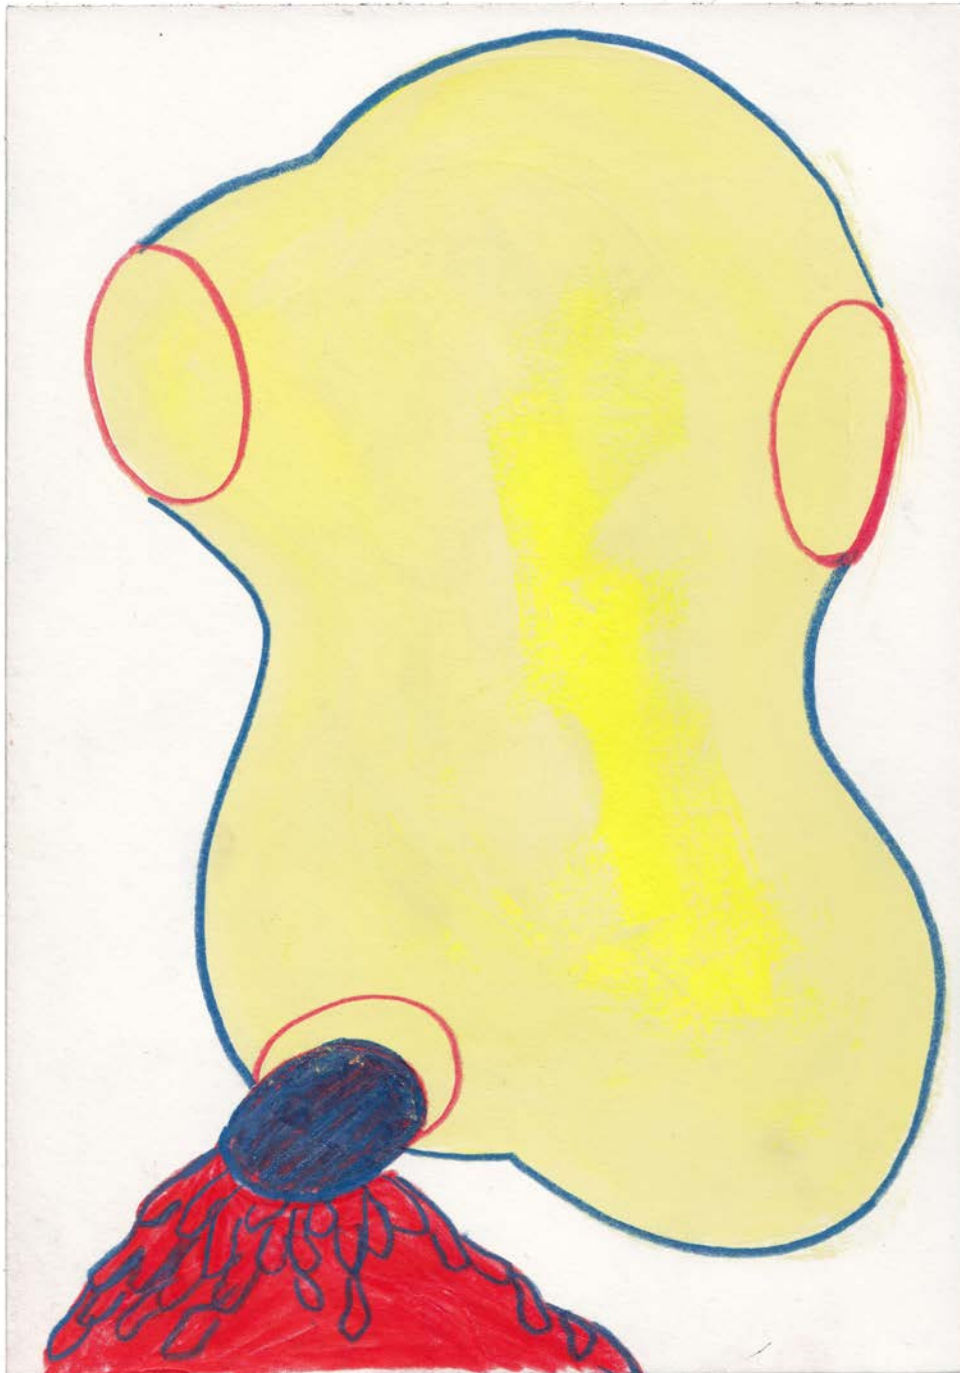

Regen in Paris, 2017

Gouache and watercolor on paper
21 x 14,8 cm

**BENJAMIN BADOCK – ...YELLOW AND BLUE, THAT'S FOR YOU
BURG LEDE BONN 2018**

Nacht Schatten, 2018

Gouache and colored pencil on paper
95 x 66 cm

**BENJAMIN BADOCK – ...YELLOW AND BLUE, THAT'S FOR YOU
BURG LEDE BONN 2018**

Kleine Wesen – Gelb, 2018

Gouache and colored pencil on paper
21 x 14,8 cm

**BENJAMIN BADOCK – ...YELLOW AND BLUE, THAT'S FOR YOU
BURG LEDE BONN 2018**