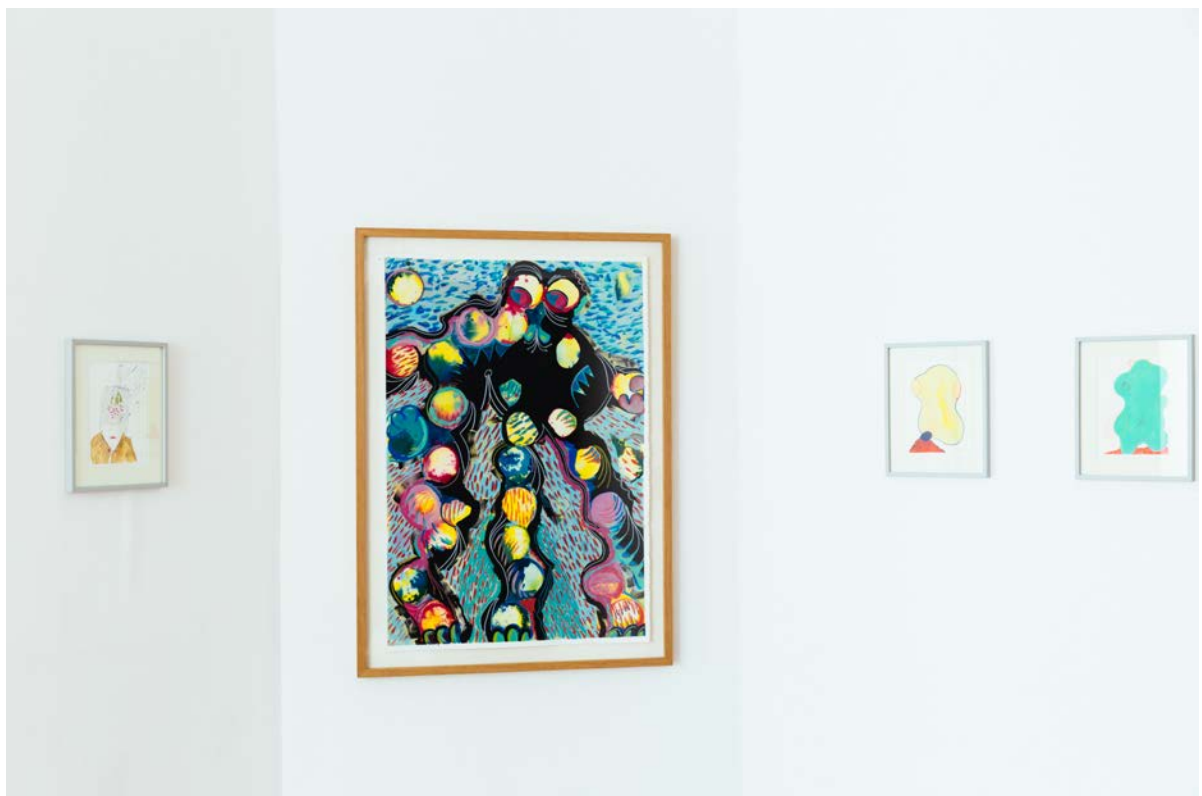

BENJAMIN BADOCK ...YELLOW AND BLUE, THAT’S FOR YOU

Parrotta Contemporary Art, Burg Lede, Bonn