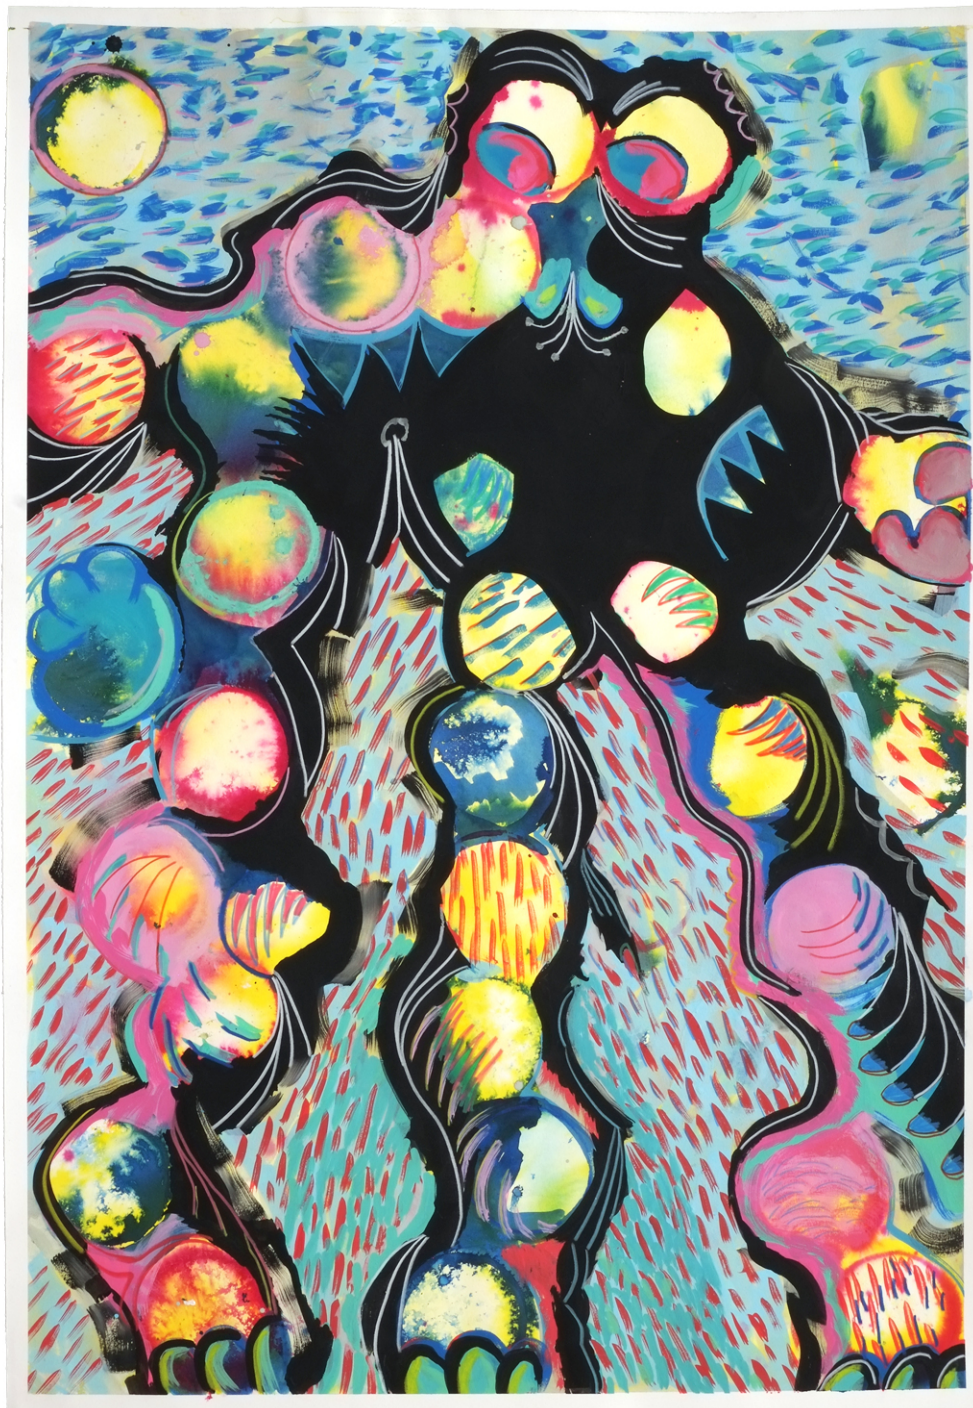

Schatzkarte (Blau), 2018

Gouache, acrylic and colored pencil on paper
64 x 48 cm

**BENJAMIN BADOCK – ...YELLOW AND BLUE, THAT’S FOR YOU
BURG LEDE BONN 2018**

Installation views

BENJAMIN BADOCK ...YELLOW AND BLUE, THAT’S FOR YOU

Parrotta Contemporary Art, Burg Lede, Bonn

**BENJAMIN BADOCK – ...YELLOW AND BLUE, THAT'S FOR YOU
BURG LEDE BONN 2018**

Eat Out, 2018

Gouache and colored pencil on paper
95 x 66,5 cm

**BENJAMIN BADOCK – ...YELLOW AND BLUE, THAT'S FOR YOU
BURG LEDE BONN 2018**

Regen in Paris, 2017

Gouache and watercolor on paper
21 x 14,8 cm

**BENJAMIN BADOCK – ...YELLOW AND BLUE, THAT'S FOR YOU
BURG LEDE BONN 2018**

Nacht Schatten, 2018

Gouache and colored pencil on paper
95 x 66 cm