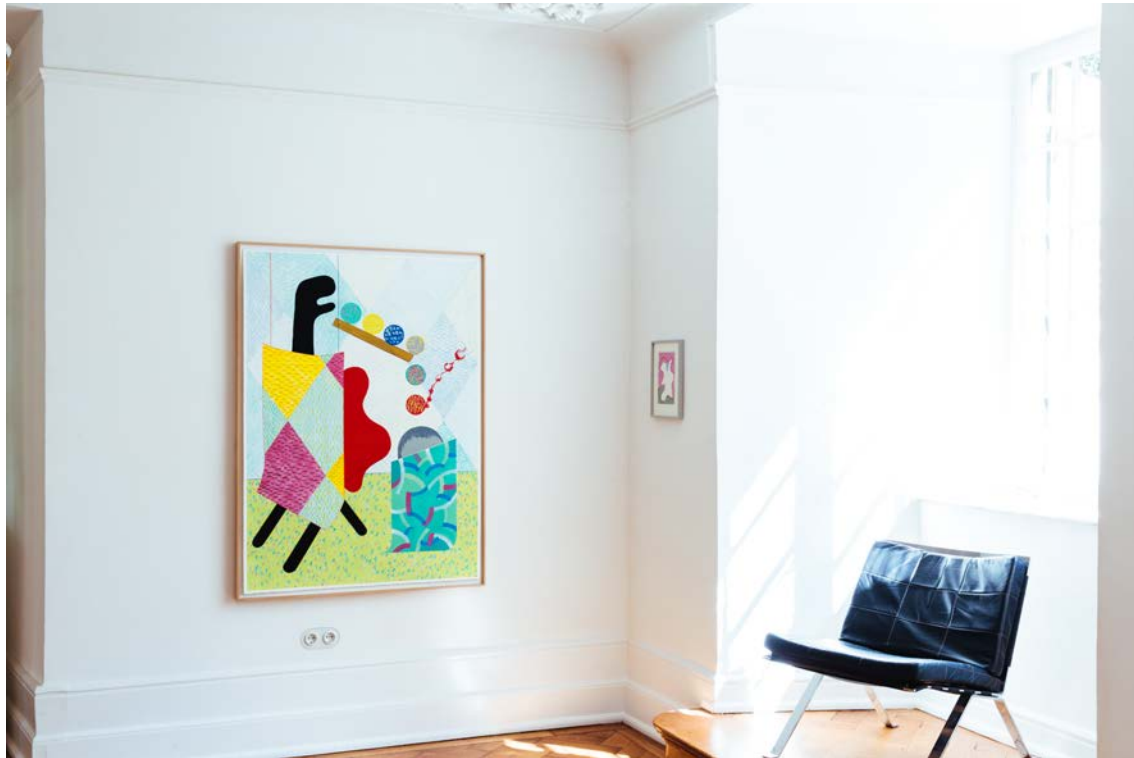

**BENJAMIN BADOCK – ...YELLOW AND BLUE, THAT’S FOR YOU
BURG LEDE BONN 2018**