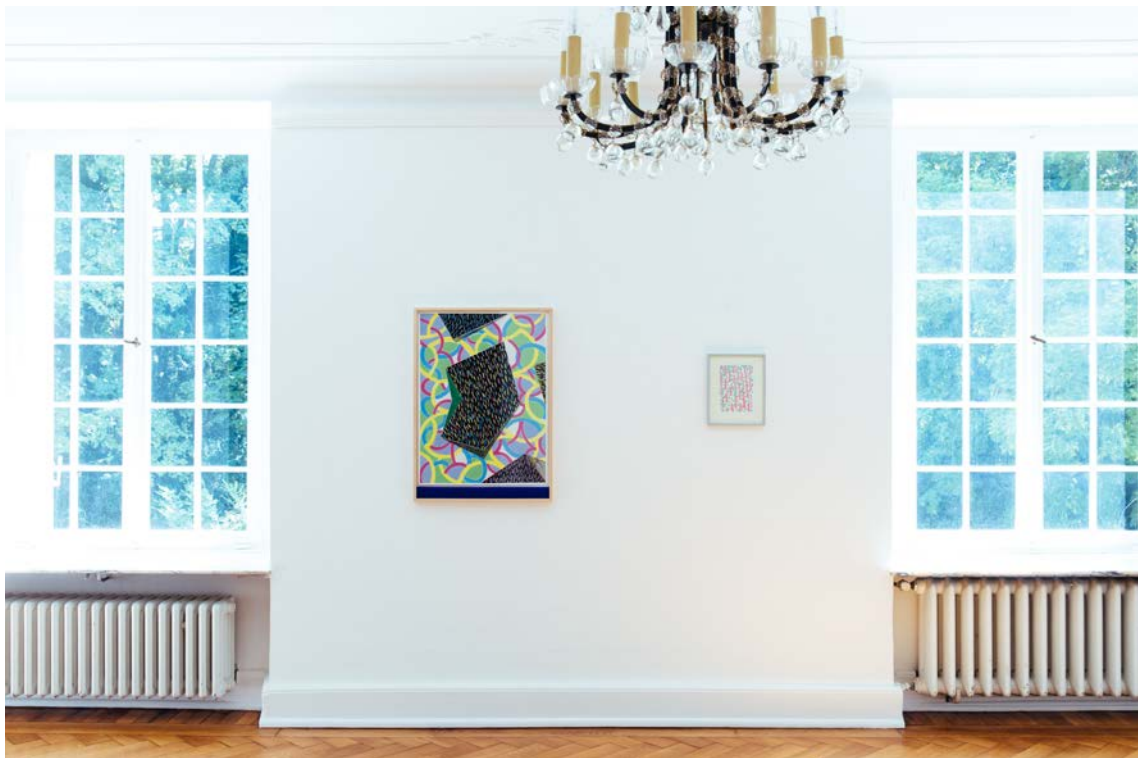

**BENJAMIN BADOCK – ...YELLOW AND BLUE, THAT'S FOR YOU
BURG LEDE BONN 2018**

Installation views

BENJAMIN BADOCK ...YELLOW AND BLUE, THAT'S FOR YOU

Parrotta Contemporary Art, Burg Lede, Bonn

**BENJAMIN BADOCK – ...YELLOW AND BLUE, THAT'S FOR YOU
BURG LEDE BONN 2018**