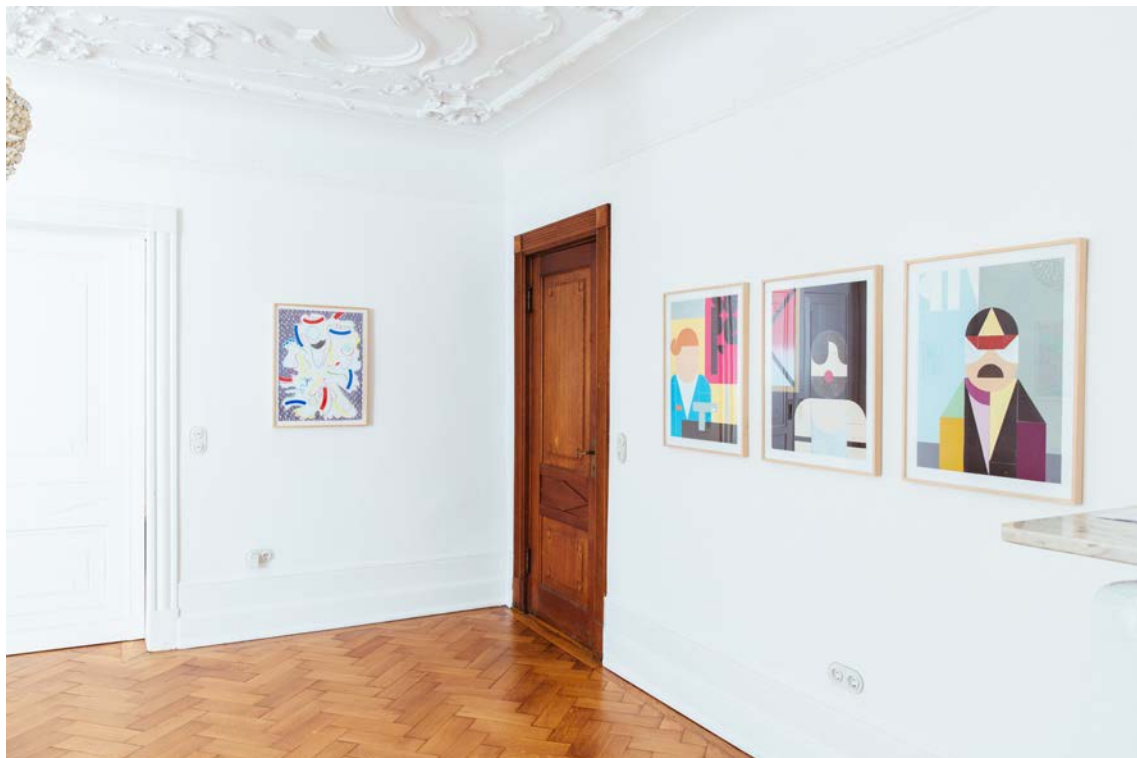

**BENJAMIN BADOCK – ...YELLOW AND BLUE, THAT’S FOR YOU
BURG LEDE BONN 2018**

Installation views

BENJAMIN BADOCK ...YELLOW AND BLUE, THAT’S FOR YOU
Parrotta Contemporary Art, Burg Lede, Bonn

**BENJAMIN BADOCK – ...YELLOW AND BLUE, THAT'S FOR YOU
BURG LEDE BONN 2018**