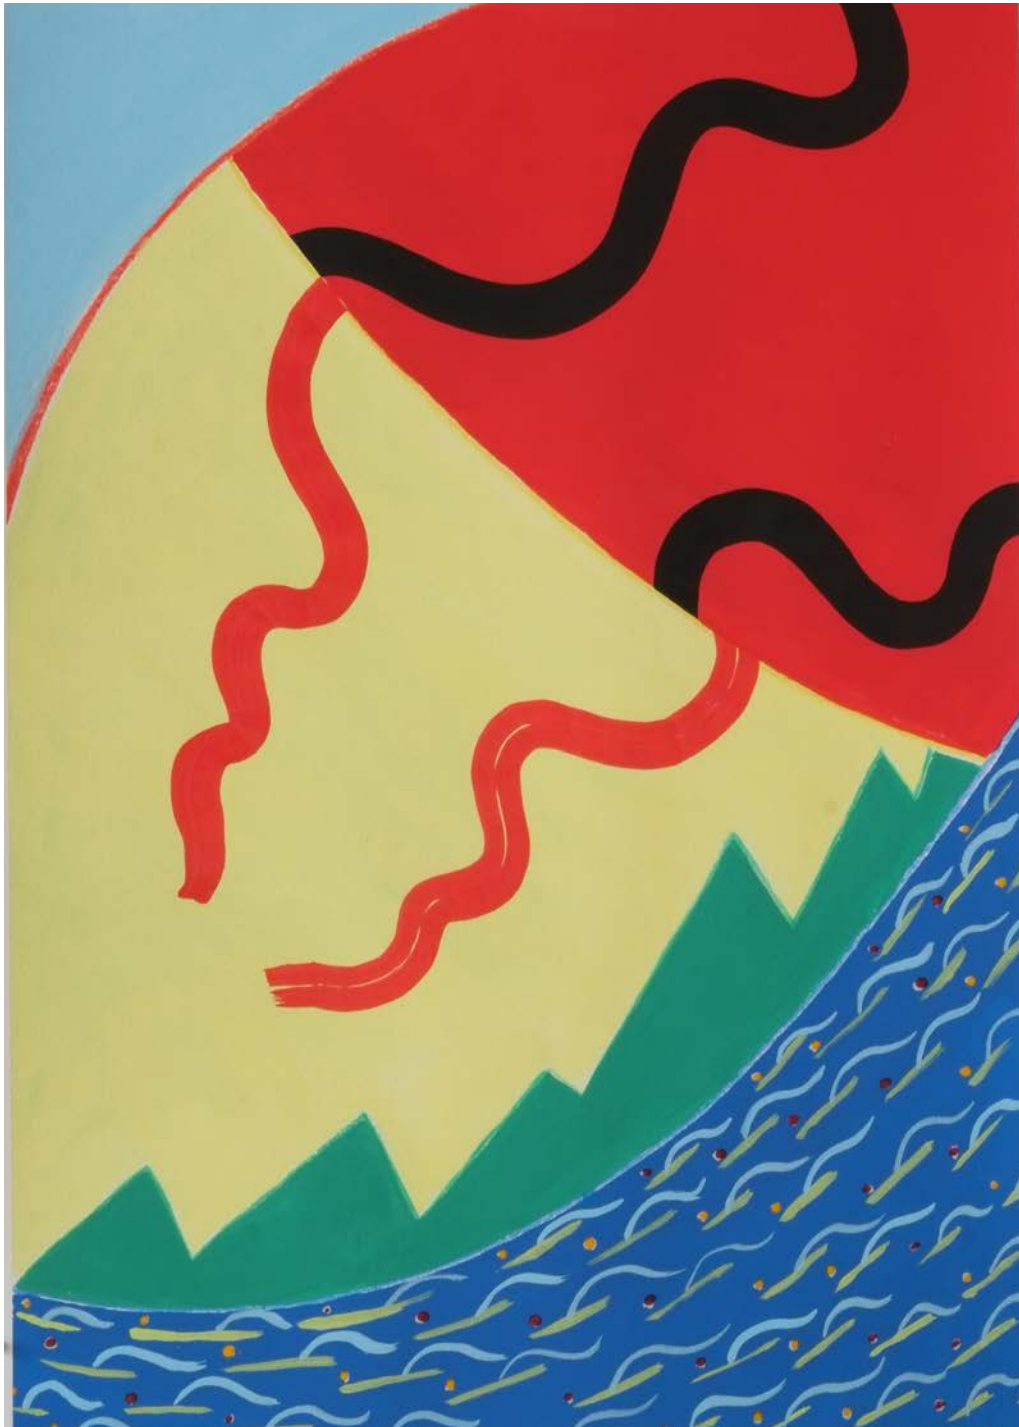

**BENJAMIN BADOCK – ...YELLOW AND BLUE, THAT'S FOR YOU
BURG LEDE BONN 2018**

Kleines Zuviel für Hokusai, 2018

Gouache, acrylic and colored pencil on paper
48 x 34 cm