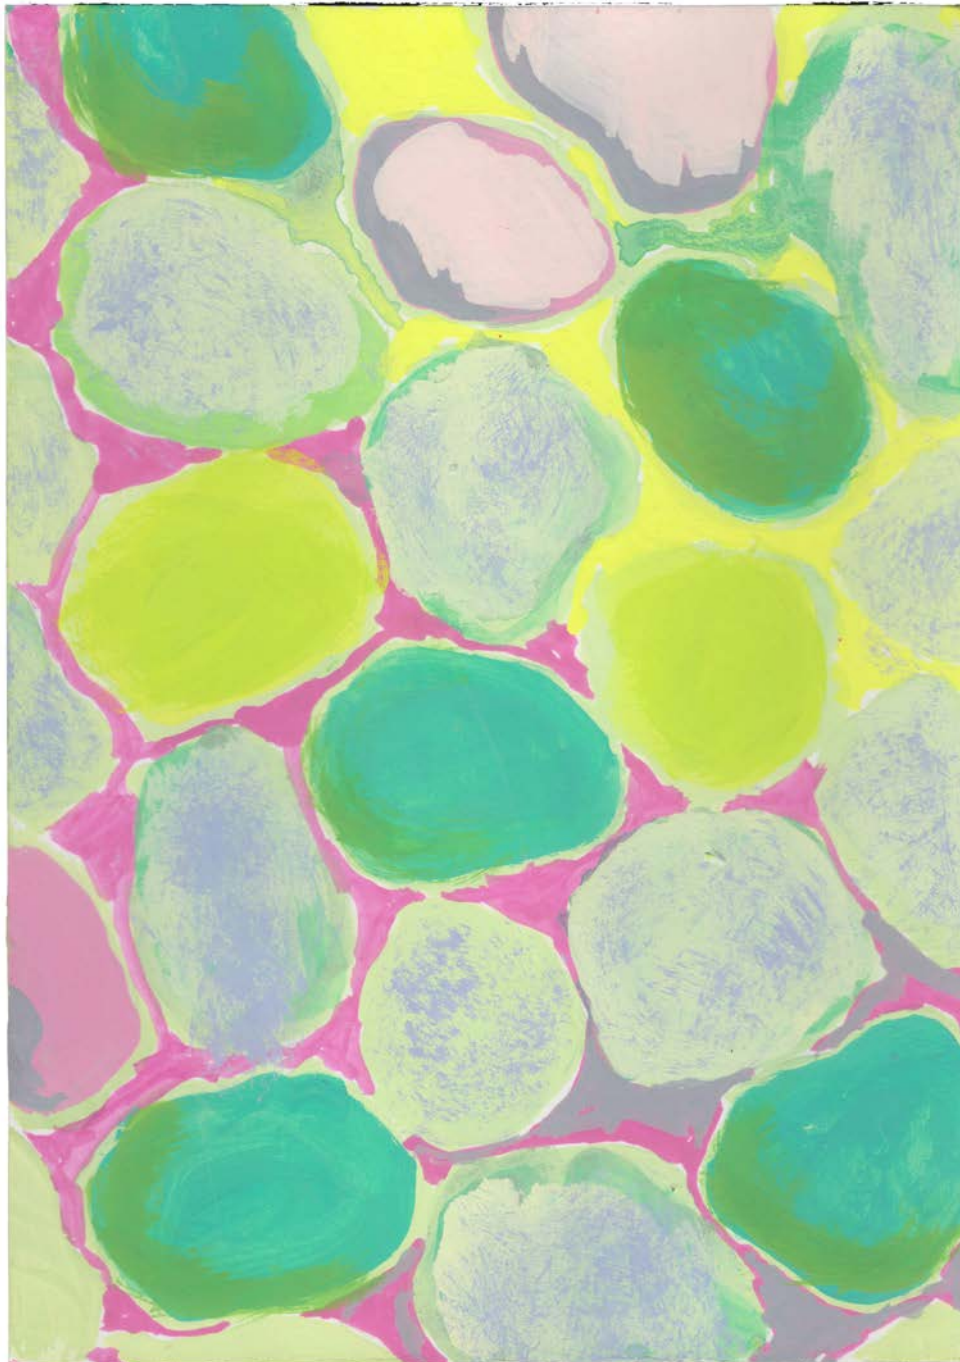

**BENJAMIN BADOCK – ...YELLOW AND BLUE, THAT'S FOR YOU
BURG LEDE BONN 2018**

Installation views

BENJAMIN BADOCK ...YELLOW AND BLUE, THAT'S FOR YOU

Parrotta Contemporary Art, Burg Lede, Bonn

**BENJAMIN BADOCK – ...YELLOW AND BLUE, THAT'S FOR YOU
BURG LEDE BONN 2018**

Stacks – Fabric, 2017

Relief print / Monotype on Somerset paper
153 x 110 cm
Unique

**BENJAMIN BADOCK – ...YELLOW AND BLUE, THAT'S FOR YOU
BURG LEDE BONN 2018**

Tapete Bunte Steine, 2017

Gouache on paper
21 x 14,8 cm

**BENJAMIN BADOCK – ...YELLOW AND BLUE, THAT'S FOR YOU
BURG LEDE BONN 2018**

Blau Steine, 2017

Gouache on paper
21 x 14,8 cm

**BENJAMIN BADOCK – ...YELLOW AND BLUE, THAT'S FOR YOU
BURG LEDE BONN 2018**

Zellkern und Zirkuszelt, 2018

Gouache, acrylic and colored pencil on paper
100 x 70 cm

**BENJAMIN BADOCK – ...YELLOW AND BLUE, THAT'S FOR YOU
BURG LEDE BONN 2018**

Romantic Picture, 2018

Gouache on paper
21 x 14,8 cm

**BENJAMIN BADOCK – ...YELLOW AND BLUE, THAT'S FOR YOU
BURG LEDE BONN 2018**