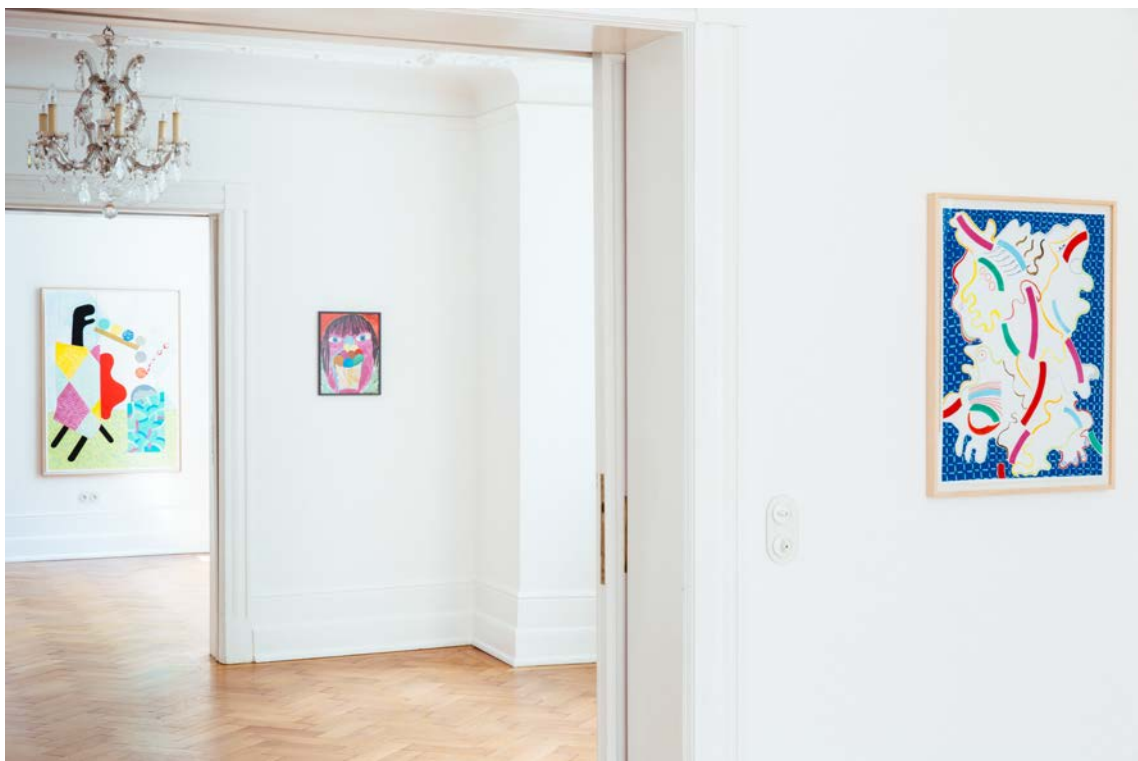

BENJAMIN BADOCK ...YELLOW AND BLUE, THAT'S FOR YOU

Parrotta Contemporary Art, Burg Lede, Bonn