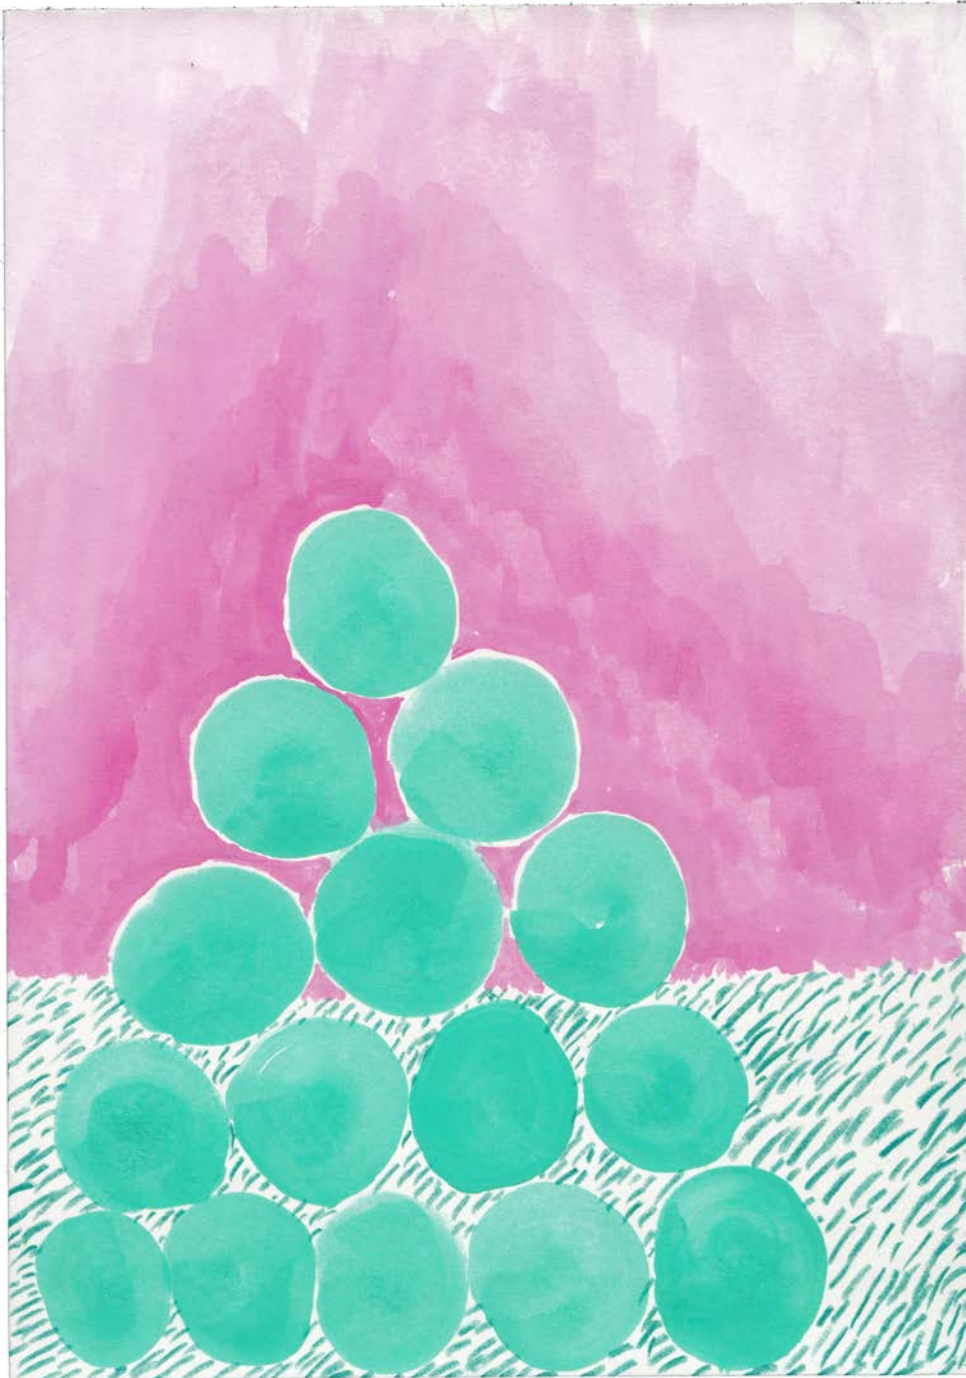

**BENJAMIN BADOCK – ...YELLOW AND BLUE, THAT'S FOR YOU
BURG LEDE BONN 2018**

Installation views

BENJAMIN BADOCK ...YELLOW AND BLUE, THAT'S FOR YOU

Parrotta Contemporary Art, Burg Lede, Bonn

**BENJAMIN BADOCK – ...YELLOW AND BLUE, THAT'S FOR YOU
BURG LEDE BONN 2018**

Stacks – Fabric, 2017

Relief print / Monotype on Somerset paper
153 x 110 cm
Unique

**BENJAMIN BADOCK – ...YELLOW AND BLUE, THAT'S FOR YOU
BURG LEDE BONN 2018**

Tapete Bunte Steine, 2017

Gouache on paper
21 x 14,8 cm

**BENJAMIN BADOCK – ...YELLOW AND BLUE, THAT'S FOR YOU
BURG LEDE BONN 2018**

Blau Steine, 2017

Gouache on paper
21 x 14,8 cm

**BENJAMIN BADOCK – ...YELLOW AND BLUE, THAT'S FOR YOU
BURG LEDE BONN 2018**

Zellkern und Zirkuszelt, 2018

Gouache, acrylic and colored pencil on paper
100 x 70 cm

**BENJAMIN BADOCK – ...YELLOW AND BLUE, THAT'S FOR YOU
BURG LEDE BONN 2018**

Romantic Picture, 2018

Gouache on paper
21 x 14,8 cm

**BENJAMIN BADOCK – ...YELLOW AND BLUE, THAT'S FOR YOU
BURG LEDE BONN 2018**